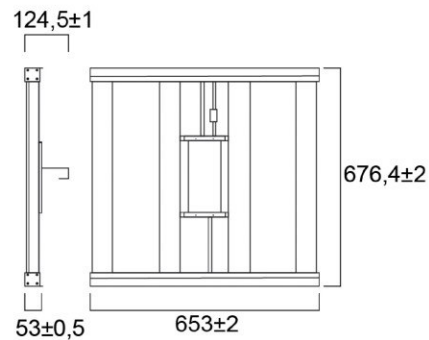

Features

- Consists of four LED modules which create a large lighted area (100x100cm for maximum uniformity) enabling light to penetrate deeper into the plant - "3D plant lighting"
- Uses Gro-Lux FullSpectrum+ ; a plant specific spectrum for all stages of plant growth, optimised for applications without natural sunlight
- Suitable for plant production in 80x80cm or 100x100cm areas with first-class photosynthetic and morphologic spectrum
- Max. Output of ~800 $\mu\text{mol/s/m}^2$ in 50cm distance
- Suitable for low ceilings or growing racks – just 55mm in height
- Dimming switch located on the luminaire for easy operation- no accessory required
- Passively cooled – increased LED board surface area leading to increased cooling for maximum performance and lifetime
- Plug in and grow – includes power cable and two different hanging solutions
- Made of anodised aluminium, to protect against rust and extend the life of the product
- Engineered in Belgium
- 3 year warranty

PPFD (incl Far-Red) Mapping at 50cm distance on a 1.0m x 1.0m surface

Dimensions (mm)

SYLVANIA

Although every effort has been made to ensure accuracy in the compilation of the technical detail within this publication, specifications and performance data are constantly changing. Current details should therefore be checked with Feilo Sylvania International Group Kft.