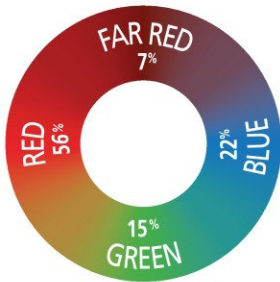

Product information

Code	Description	Diameter (mm)	Total Length (mm)	Wattage (W)	Voltage (V)	Lamp Current (mA)	Beam angle (°)	Photosynthetic Photon Flux incl. Far-Red ($\mu\text{mol/s}$)	Photosynthetic Photon Efficacy incl. Far-Red ($\mu\text{mol/J}$)
Gro-Xpress LED									
0020930	Gro-Xpress LED Toplight Fullspectrum+	53	653*676	340	220-240	1643mA	120	780	2.3

Additional Images

3D plant lighting - overlapping light sources to create a large lit area

GroXpress 340W FullSpectrum+

Photometric Data

Blue Spectrum

Mainly active for vegetative growth. Blue has, for example, influence on the height and the morphology of the plant's leaves.

Green Spectrum

Most of the green light will be reflected. However small amounts of green light can enhance plant growth.

Red Spectrum

Active for vegetative growth and flowering. Highest absorption wavelength for chlorophyll.

Far Red Spectrum

Low photosynthetic effect. Active for flowering. Important morphology effects.

FullSpectrum+

447	455	540	596	624	599	594	519	449	429
467	536	596	657	684	701	650	589	498	445
507	574	642	713	740	737	695	642	548	479
510	613	675	746	785	782	744	671	585	516
501	615	698	756	805	799	753	685	603	517
488	597	687	749	795	790	751	670	592	498
496	593	642	724	767	753	723	653	568	476
462	543	605	664	698	712	678	611	515	428
412	468	527	601	630	613	580	518	455	388
363	396	445	481	502	494	462	415	353	328