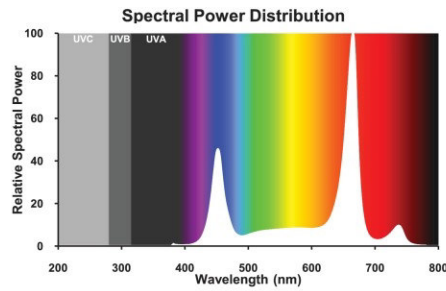

Product information

Code	Description	Diameter (mm)	Total Length (mm)	Wattage (W)	Voltage (V)	Lamp Current (mA)	Beam angle (°)	Photosynthetic Photon Flux incl. Far-Red ($\mu\text{mol/s}$)	Photosynthetic Photon Efficacy incl. Far-Red ($\mu\text{mol/J}$)
Gro-Xpress LED									
0020930	Gro-Xpress LED Toplight Fullspectrum+	53	653*676	340	220-240	1643mA	120	780	2.3

Additional Images

3D plant lighting - overlapping light sources to create a large lit area

GroXpress 340W FullSpectrum+

Photometric Data

Blue Spectrum

Mainly active for vegetative growth. Blue has, for example, influence on the height and the morphology of the plant's leaves.

Green Spectrum

Most of the green light will be reflected. However small amounts of green light can enhance plant growth.

Red Spectrum

Active for vegetative growth and flowering. Highest absorption wavelength for chlorophyll.

Far Red Spectrum

Low photosynthetic effect. Active for flowering. Important morphology effects.

FullSpectrum+

447	455	540	596	624	599	594	519	449	429
467	536	596	657	684	701	650	589	498	445
507	574	642	713	740	737	695	642	548	479
510	613	675	746	785	782	744	671	585	516
501	615	698	756	805	799	753	685	603	517
488	597	687	749	795	790	751	670	592	498
496	593	642	724	767	753	723	653	568	476
462	543	605	664	698	712	678	611	515	428
412	468	527	601	630	613	580	518	455	388
363	396	445	481	502	494	462	415	353	328