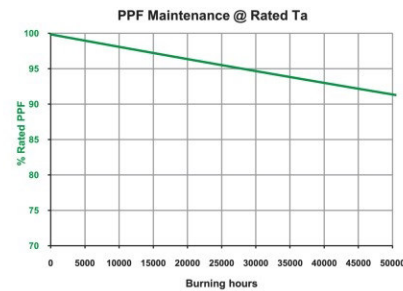

Additional Images

3D plant lighting - overlapping light sources to create a large lit area

GroXpress 340W FullSpectrum+

Photometric Data

Blue Spectrum

Mainly active for vegetative growth. Blue has, for example, influence on the height and the morphology of the plant's leaves.

Green Spectrum

Most of the green light will be reflected. However small amounts of green light can enhance plant growth.

Red Spectrum

Active for vegetative growth and flowering. Highest absorption wavelength for chlorophyll.

Far Red Spectrum

Low photosynthetic effect. Active for flowering. Important morphology effects.

FullSpectrum+

447	455	540	596	624	599	594	519	449	429
467	536	596	657	684	701	650	589	498	445
507	574	642	713	740	737	695	642	548	479
510	613	675	746	785	782	744	671	585	516
501	615	698	756	805	799	753	685	603	517
488	597	687	749	795	790	751	670	592	498
496	593	642	724	767	753	723	653	568	476
462	543	605	664	698	712	678	611	515	428
412	468	527	601	630	613	580	518	455	388
363	396	445	481	502	494	462	415	353	328